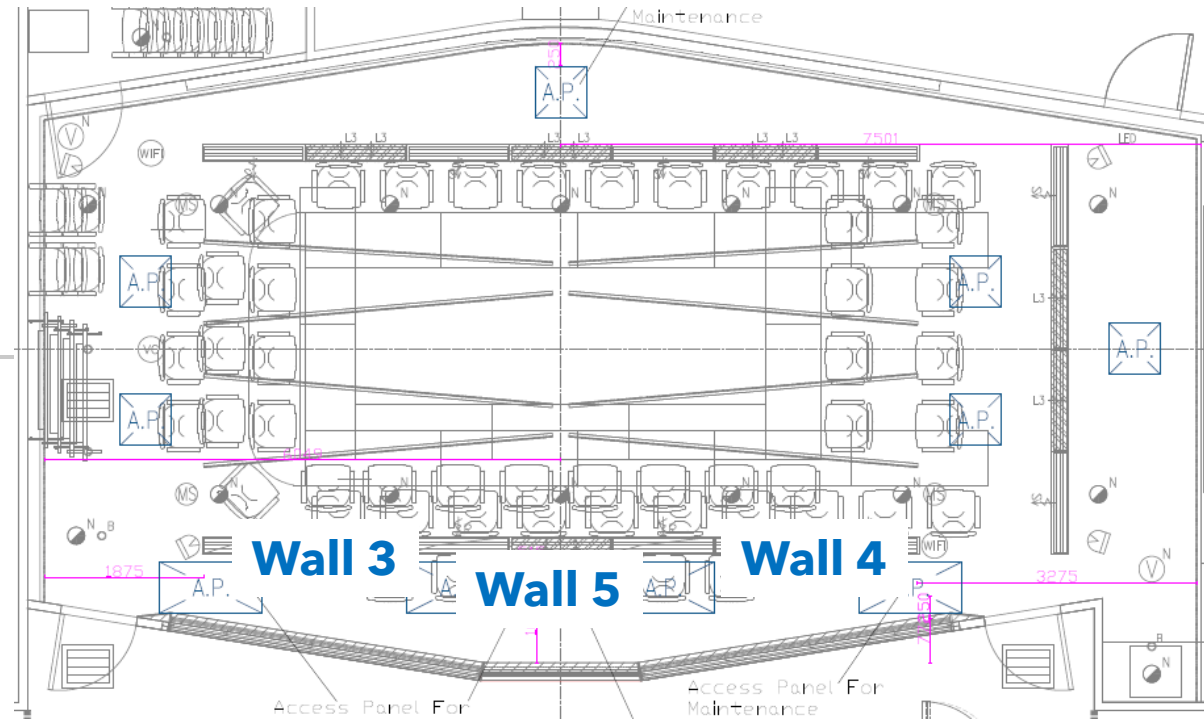

Project In Progress

The Hong Kong Polytechnic University

Location: Sustainable City Lab
for Dept of Building & Real Estates

Viewing Size: Wall 3 - 3600mm (W) x 2025mm (H)
Wall 4 - 3600mm (W) x 2025mm (H)
Wall 5 - 1680mm (W) x 1920mm (H)

Viewing Area: 18m²

Type: COB and Transparent LED

Pitch: 1.5mm and 8mm