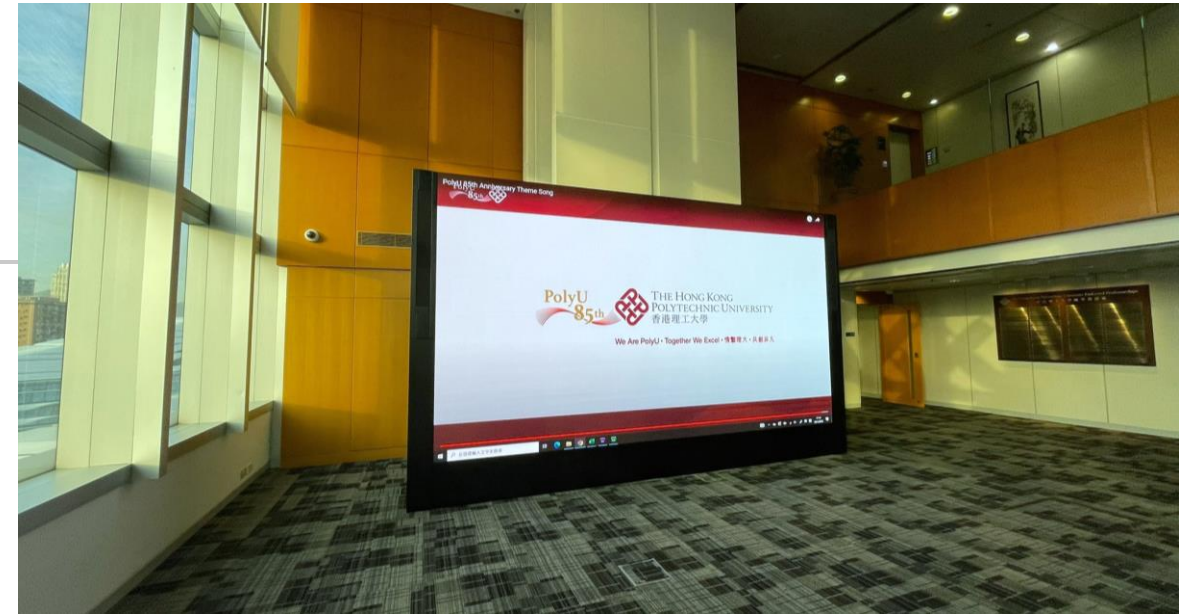

# The Chinese University of Hong Kong

Location: Lobby area at the Faculty of Medicine  
Viewing Size: 4200mm (W) x 2362mm (H)  
Viewing Area: 9.92m<sup>2</sup>  
Type: Mini LED  
Pitch: 1.5mm

# The Hong Kong Polytechnic University

Location: M1603 Senate Room  
Viewing Size: 6000mm (W) x 1350mm (H)  
Viewing Area: 8.1m<sup>2</sup>  
Type: Mini LED  
Pitch: 1.25mm

# The Hong Kong Polytechnic University

Location:	M1603 Senate Room Foyer
Viewing Size:	4800mm (W) x 2700mm (H)
Viewing Area:	12.96m <sup>2</sup>
Type:	Mini LED
Pitch:	1.25mm