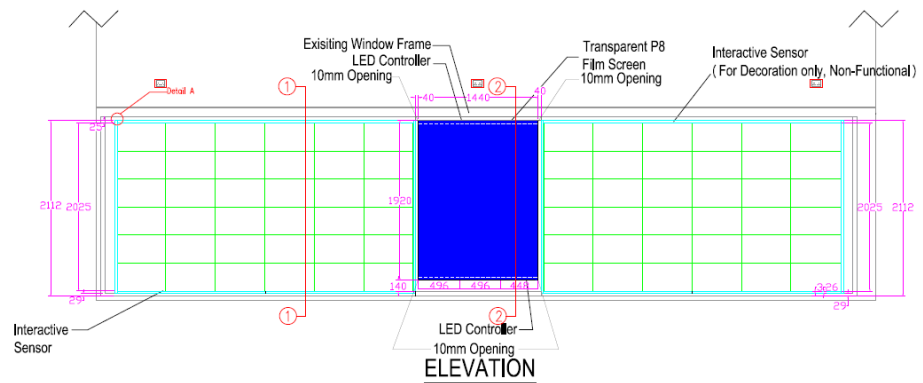

Project In Progress

The Hong Kong Polytechnic University

Location: Sustainable City Lab
for Dept of Building & Real Estates

Viewing Size: Wall 3 - 3600mm (W) x 2025mm (H)
Wall 4 - 3600mm (W) x 2025mm (H)
Wall 5 - 1680mm (W) x 1920mm (H)

Viewing Area: 18m²

Type: COB and Transparent LED

Pitch: 1.5mm and 8mm