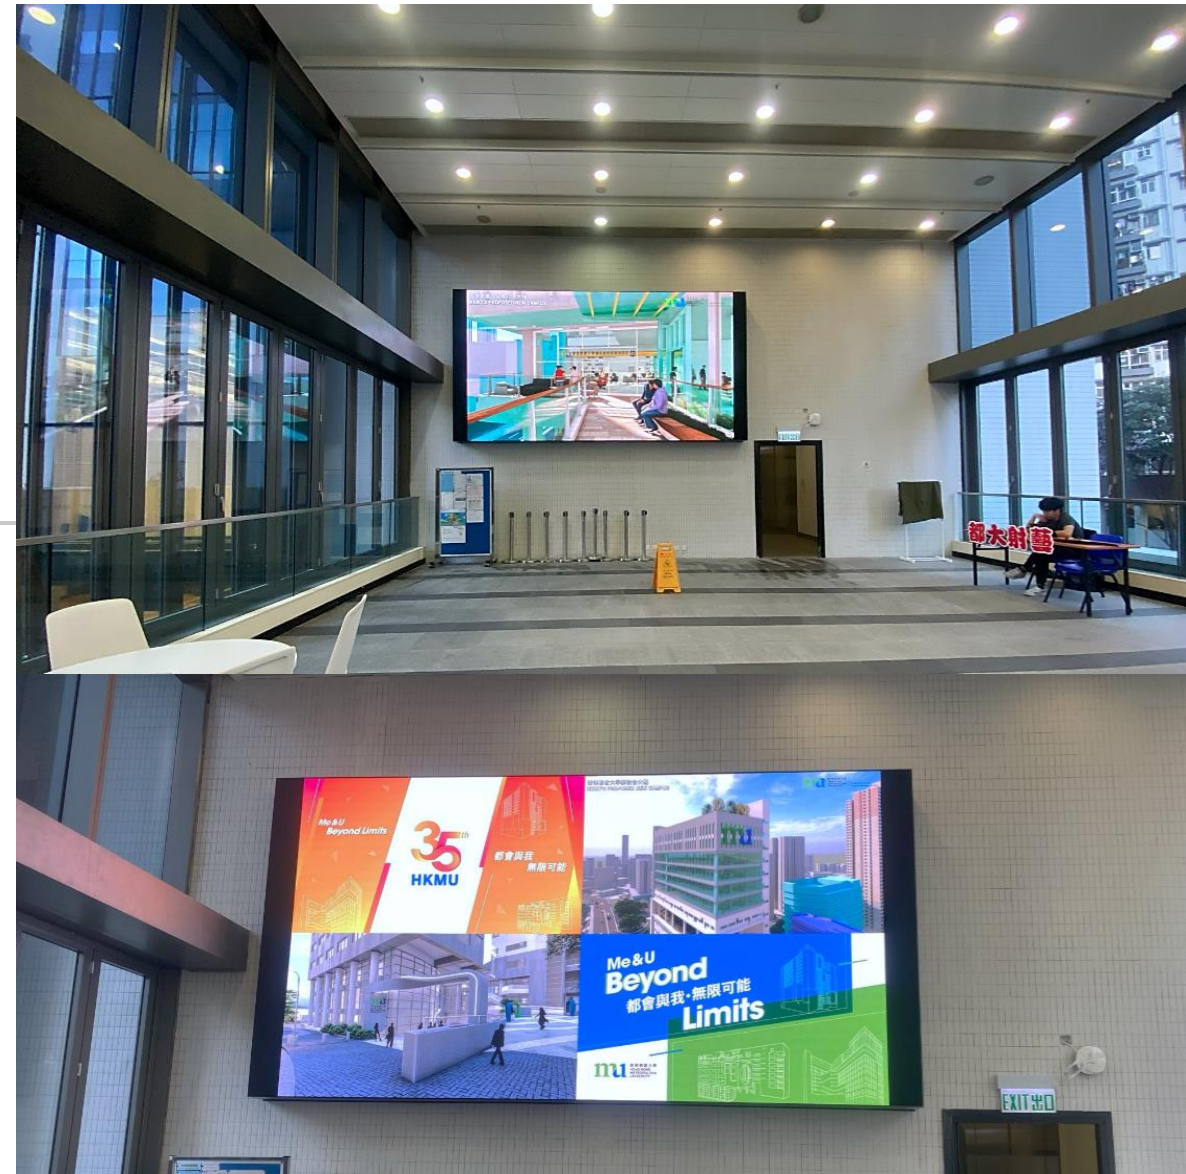

Hong Kong Metropolitan University

Location: L2 JCC
Viewing Size: 4800mm (W) x 2700mm (H)
Viewing Area: 13m²
Type: SMD
Pitch: 1.8mm