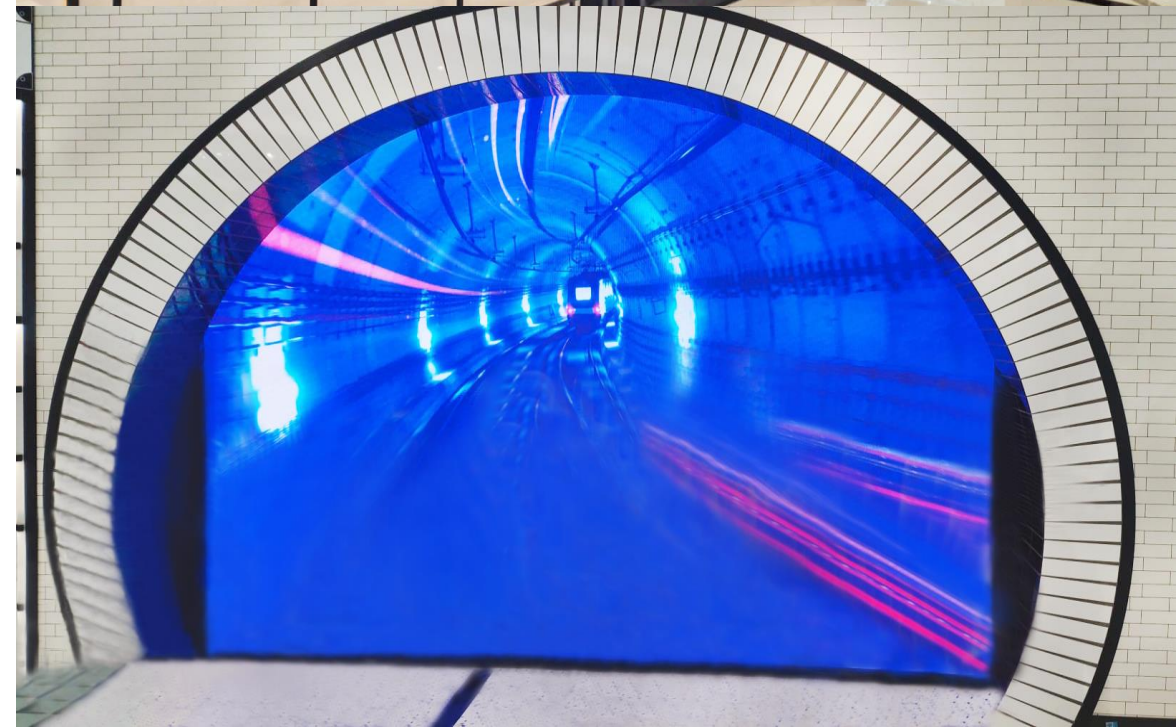

# Ho Shun Fook Shopping Centre

Location: Atrium  
Viewing Size: 3520mm (W) x 2080mm (H)  
Viewing Area: 7.32m<sup>2</sup>  
Type: SMD  
Pitch: 2.5mm