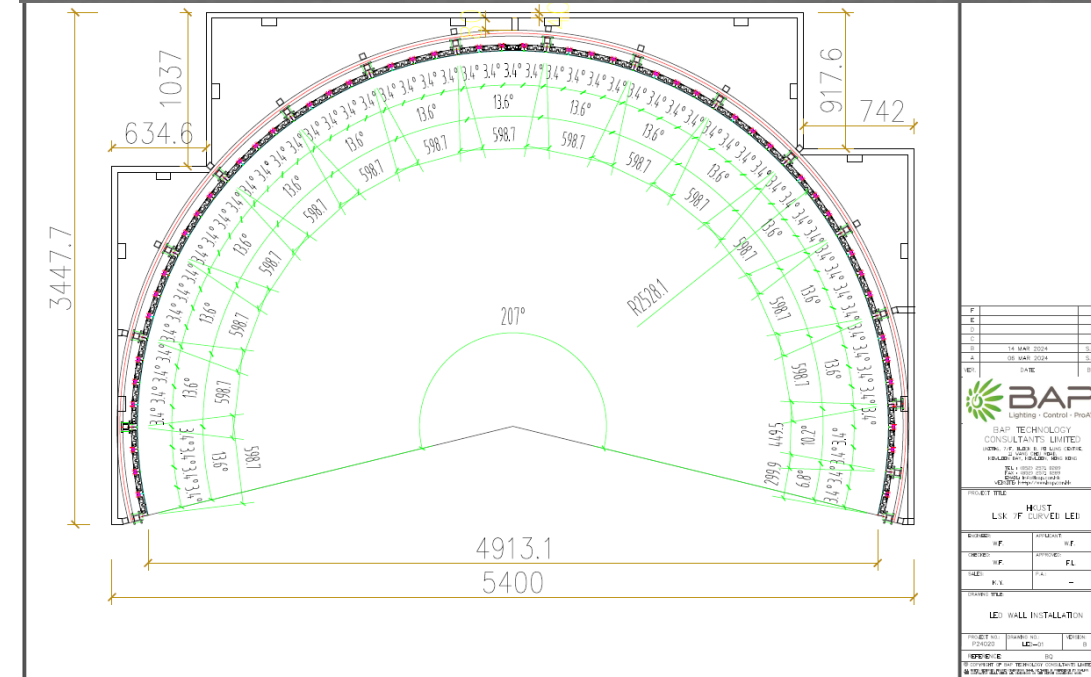

# The Hong Kong University of Science & Technology

Location: Machine Creativity Lab for AI Immersive Study

Viewing Size: 9105mm (W) x 2362.5mm (H)

Viewing Area: 21.5m<sup>2</sup>

Type: SMD (Curved)

Pitch: 1.25mm

# The Hong Kong Polytechnic University

- Location: Sustainable City Lab  
for Dept. of Building & Real Estates
- Viewing Size: Wall 1 - 9000mm (W) x 1687mm (H)  
Wall 2 - 3000mm (W) x 1687mm (H)
- Viewing Area: 20m<sup>2</sup>
- Type: COB (Curved)
- Pitch: 1.5mm