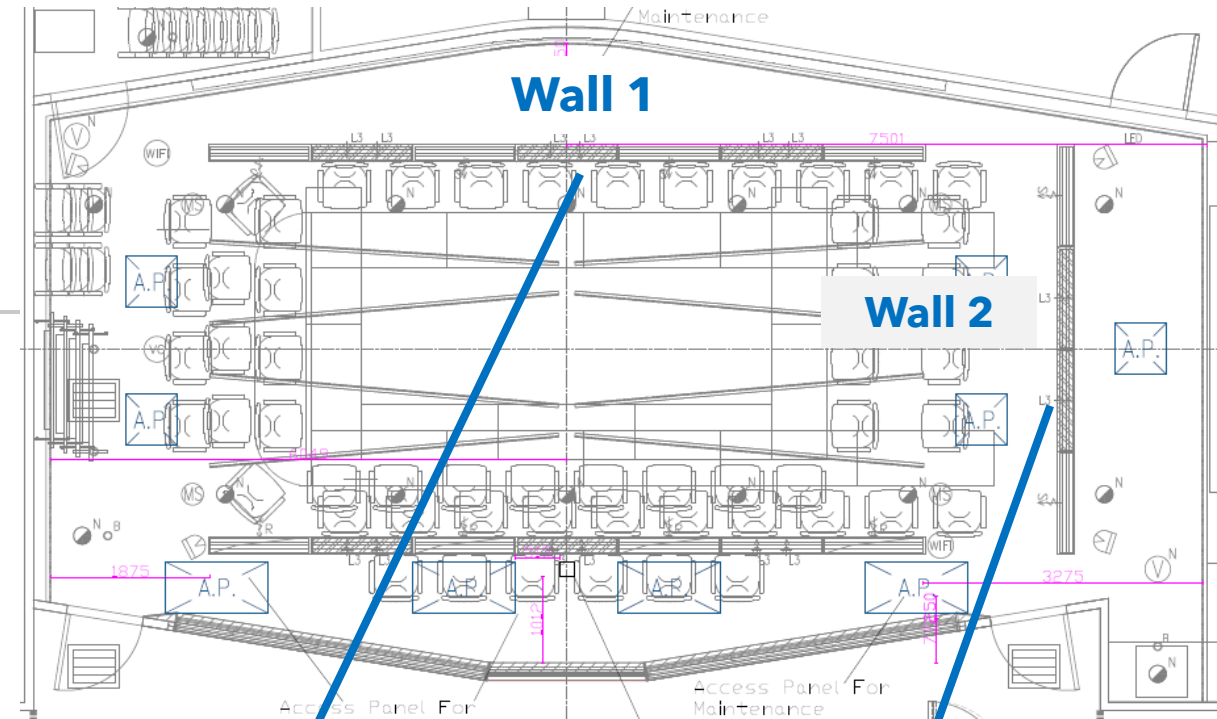

The Hong Kong Polytechnic University

1. Location: Sustainable City Lab
   for Dept. of Building & Real Estates
2. Viewing Size: Wall 1 - 9000mm (W) x 1687mm (H)
   Wall 2 - 3000mm (W) x 1687mm (H)
3. Viewing Area: 20m²
4. Type: COB (Curved)
5. Pitch: 1.5mm

Project In Progress