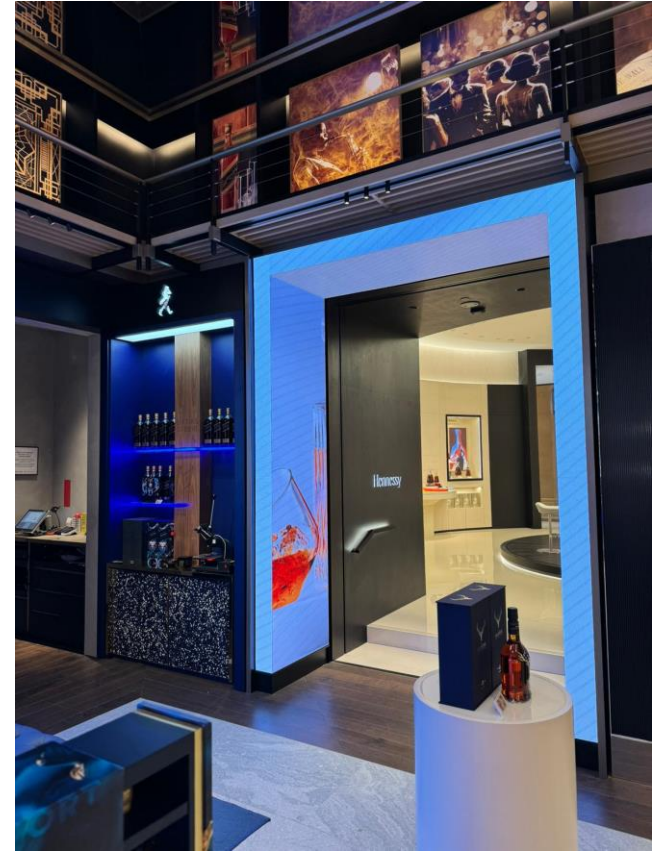

# Duty Free Store

Location: Four Seasons, Macau

Type: SMD

Pitch: 1.5mm

Quantity: 7 units

Each Viewing Size: From 1m<sup>2</sup> to 12m<sup>2</sup>

Total Viewing Area: 25m<sup>2</sup>