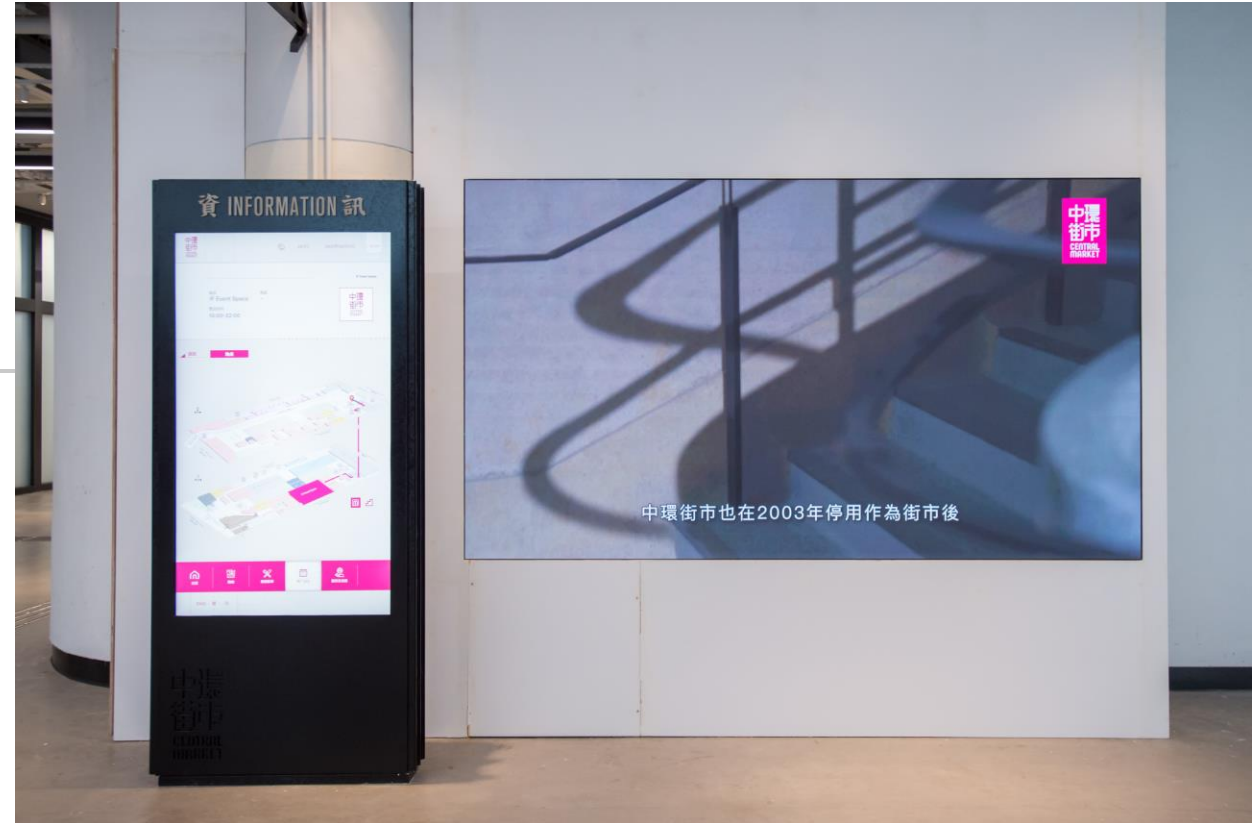

# Breitling

Location: Grand Lisboa Palace, Macau  
Viewing Size: 1000mm (W) x 2000mm (H) x 2 sets  
Viewing Area: 4m<sup>2</sup>  
Type: SMD  
Pitch: 1.5mm

# Central Market

Viewing Size: 3600mm (W) x 2025mm (H)

Viewing Area: 7.29m<sup>2</sup>

Type: Mini LED

Pitch: 1.5mm

# Central Market

Viewing Size: 2400mm (W) x 1350mm (H)

Viewing Area: 3.24m<sup>2</sup>

Type: Mini LED

Pitch: 1.5mm